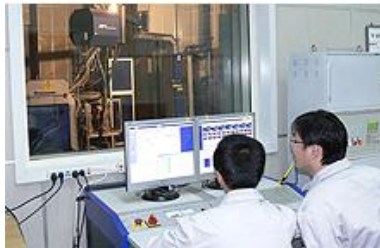

GLOBAL INDUSTRIAL LAYOUT

- Has over 12 KD Factories around the world and more than 20 Manufacturing Plants in China
- Its distribution network has reached over 125 countries worldwide
- Develop R&D Facilities in Beijing, Germany, Russia, Japan, and Taiwan for the development of cutting-edge technology research and application

✓ **Asia's largest commercial vehicle manufacturer!**