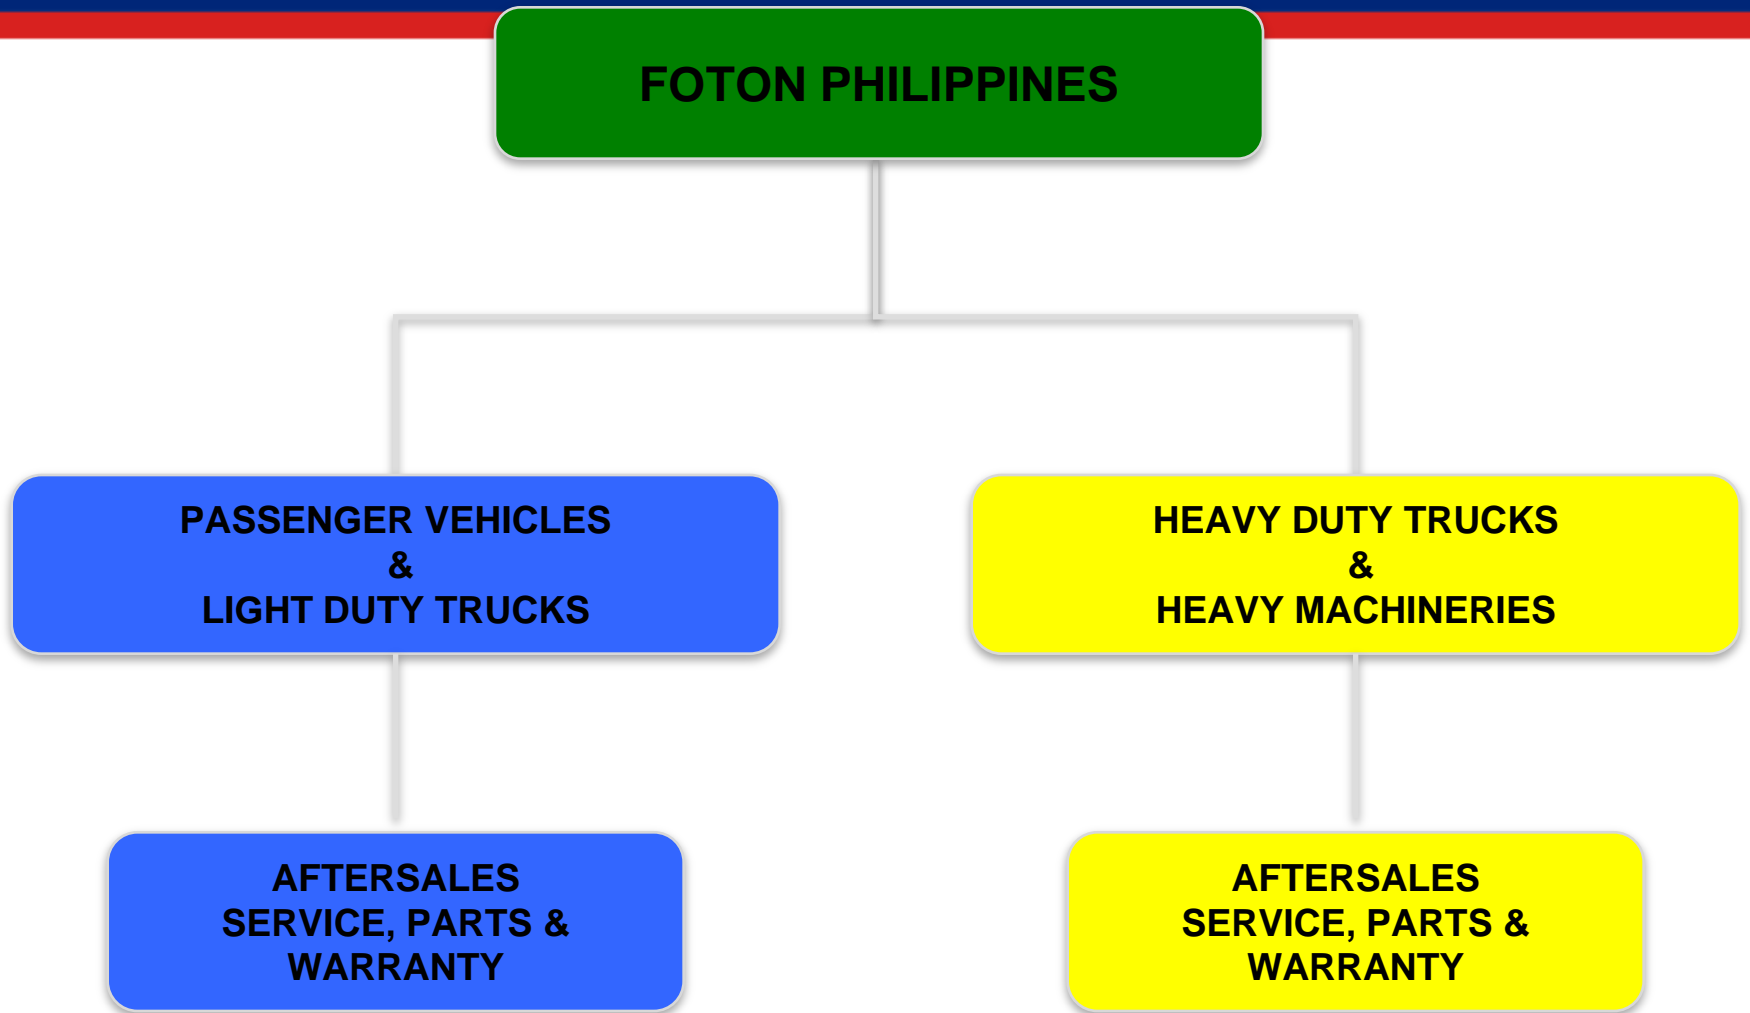

Business Segments